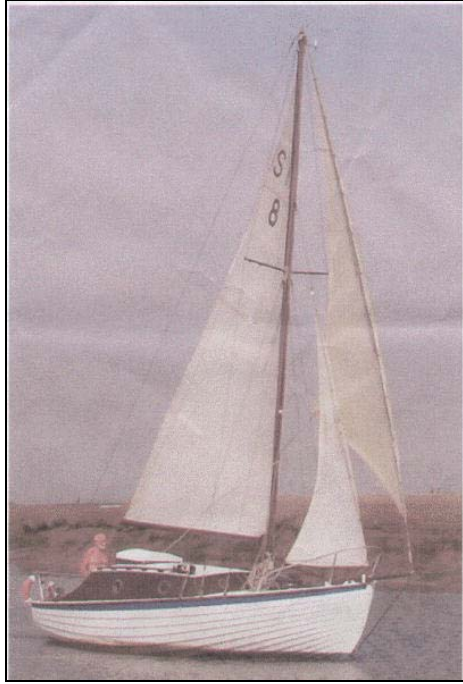

23' Seaking Quartet for sale
SK 8

Bermuda Cutter rig with 3' retractable bowsprit
Steel Centre Case
Sea toilet
Spacious main cabin with heater
3-4 berths
Very spacious cockpit
Echo Sounder and Compass
Full set of sails plus an additional jib
8 HP Stuart Turner with electric start.

Currently laid up at Rochford Essex and is ready for the new season

£3,750

Call John Winter 01702 218356, (07884 186870 mobile).